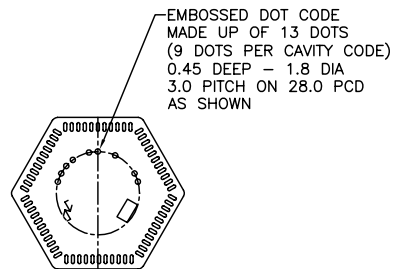

18 24

HS FRENCH FLINT

THE GLASS CONTAINER SPECIALISTS

BODY SECTION

VIEW ON BASE
SHOWING EMBOSSD MARKING
STANDING AREA EMBOSSD
WITH BAR STIPPLE

110ML HEXAGONAL GLASS JAR

Product code	HEX110
Finish	48mm Twist Off
Capacity	110ml
Brim-full capacity	116ml