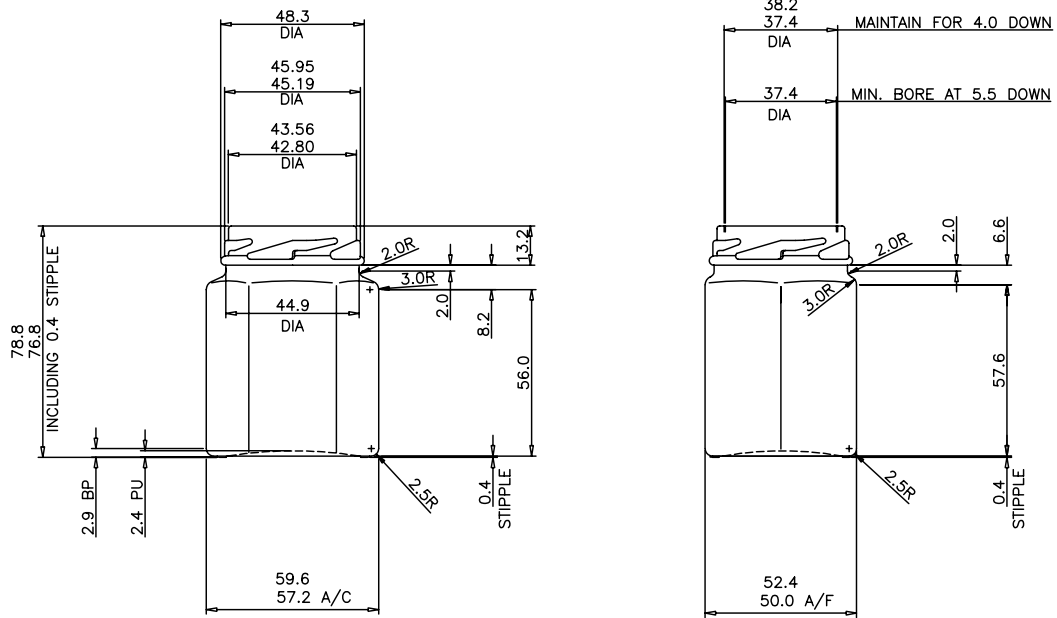

18 24

HS FRENCH FLINT

THE GLASS CONTAINER SPECIALISTS

BODY SECTION

VIEW ON BASE
SHOWING EMBOSSD MARKING
STANDING AREA EMBOSSD
WITH BAR STIPPLE

110ML HEXAGONAL GLASS JAR

Product code	HEX110
Finish	48mm Twist Off
Capacity	110ml
Brim-full capacity	116ml